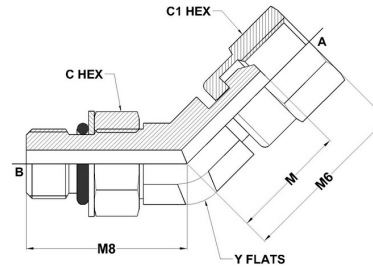

Tube Fittings & Adapters

MAORB-FPS 45° 6902-NWO Series | SAE# 140357

PART NO. SIZE	TUBE O.D.	B SAE ORB	A NPSM	B DRILL	A DRILL	M8 LGTH	M LGTH	M6 LGTH	C HEX	C1 HEX	Y FLATS
6902-04-04-NWO-FG	1/4	7/16-20	1/4-18	0.172	0.22	1.08	0.73	0.92	0.563	0.688	0.562
6902-04-06-NWO-FG	1/4	7/16-20	3/8-18	0.172	0.34	1.11	0.81	1.02	0.563	0.875	0.750
6902-06-04-NWO-FG	3/8	9/16-18	1/4-18	0.297	0.22	1.14	0.73	0.92	0.688	0.688	0.562
6902-06-06-NWO-FG	3/8	9/16-18	3/8-18	0.297	0.34	1.17	0.81	1.02	0.688	0.875	0.750
6902-06-08-NWO-FG	3/8	9/16-18	1/2-14	0.297	0.46	1.23	0.88	1.16	0.688	1.000	0.875
6902-08-04-NWO-FG	1/2	3/4-16	1/4-18	0.391	0.22	1.30	0.79	0.98	0.875	0.688	0.750
6902-08-06-NWO-FG	1/2	3/4-16	3/8-18	0.391	0.34	1.30	0.81	1.02	0.875	0.875	0.750
6902-08-08-NWO-FG	1/2	3/4-16	1/2-14	0.391	0.46	1.36	0.88	1.16	0.875	1.000	0.875
6902-08-12-NWO-FG	1/2	3/4-16	3/4-14	0.391	0.635	1.41	1.02	1.37	0.875	1.250	1.062

6902-10-06-NWO-FG	5/8	7/8-14	3/8-18	0.484	0.34	1.52	0.81	1.02	1.000	0.875	0.875
6902-10-08-NWO-FG	5/8	7/8-14	1/2-14	0.484	0.46	1.52	0.88	1.16	1.000	1.000	0.875
6902-10-12-NWO-FG	5/8	7/8-14	3/4-14	0.484	0.635	1.57	1.02	1.37	1.000	1.250	1.062
6902-12-06-NWO-FG	3/4	1-1/16-12	3/8-18	0.609	0.34	1.73	0.98	1.19	1.250	0.875	1.062
6902-12-08-NWO-FG	3/4	1-1/16-12	1/2-14	0.609	0.46	1.73	1.02	1.30	1.250	1.000	1.062
6902-12-12-NWO-FG	3/4	1-1/16-12	3/4-14	0.609	0.635	1.73	1.02	1.37	1.250	1.250	1.062
6902-12-16-NWO-FG	3/4	1-1/16-12	1-11-1/2	0.609	0.831	1.86	1.15	1.50	1.250	1.500	1.312
6902-16-12-NWO-FG	1	1-5/16-12	3/4-14	0.844	0.635	1.86	1.04	1.39	1.500	1.250	1.312
6902-16-16-NWO-FG	1	1-5/16-12	1-11-1/2	0.844	0.831	1.86	1.15	1.50	1.500	1.500	1.312
6902-16-20-NWO-FG	1	1-5/16-12	1-1/4-11-1/2	0.844	1.087	1.91	1.23	1.66	1.500	1.875	1.625
6902-20-16-NWO-FG	1-1/4	1-5/8-12	1-11-1/2	1.078	0.831	1.91	1.20	1.55	1.875	1.500	1.625
6902-20-20-NWO-FG	1-1/4	1-5/8-12	1-1/4-11-1/2	1.078	1.087	1.91	1.23	1.66	1.875	1.875	1.625
6902-24-24-NWO-FG	1-1/2	1-7/8-12	1-1/2-11-1/2	1.312	1.317	1.91	1.35	1.77	2.125	2.125	1.875