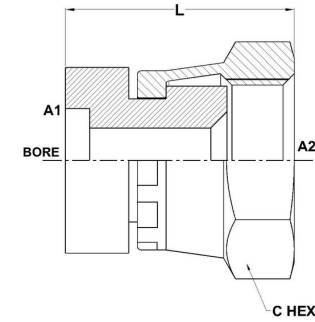

### Bore-FJS Straight 0900 Series |

PART NO. SIZE	TUBE O.D.	A1 BORE	A2 THREAD	L LGTH	C HEX
0900-04-04	1/4	0.256	7/16-20	0.900	0.562
0900-08-08	1/2	0.506	3/4-16		0.812
0900-12-12	3/4	0.757	1-1/16-12	1.625	1.250
0900-16-16	1	1.007	1-5/16-12		1.375
0900-20-20	1-1/4	1.258	1-5/8-12	1.950	2.000