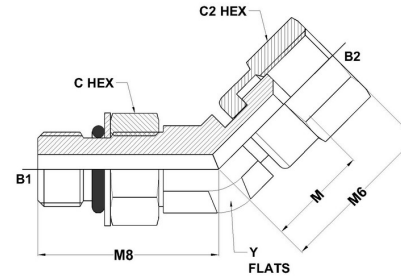

Tube Fittings & Adapters

MAORB-FJS 45° 6810-NWO Series |

PART NO.SIZE	TUBE O.D.	B1 THREAD	B2 THREAD	B1 DRILL	B2 DRILL	M8 LGTH	M LGTH	M6 LGTH	C HEX	C2 HEX	Y FLATS
6810-04-04-NWO-FG	1/4	7/16-20	7/16-20	0.172	0.172	1.05	0.59	0.94	0.563	0.563	0.438
6810-06-06-NWO-FG	3/8	9/16-18	9/16-18	0.297	0.297	1.14	0.74	1.12	0.688	0.688	0.562
6810-08-08-NWO-FG	1/2	3/4-16	3/4-16	0.391	0.391	1.30	0.85	1.28	0.875	0.875	0.750
6810-12-12-NWO-FG	3/4	1-1/16-12	1-1/16-12	0.609	0.609	1.73	0.93	1.50	1.250	1.250	1.062